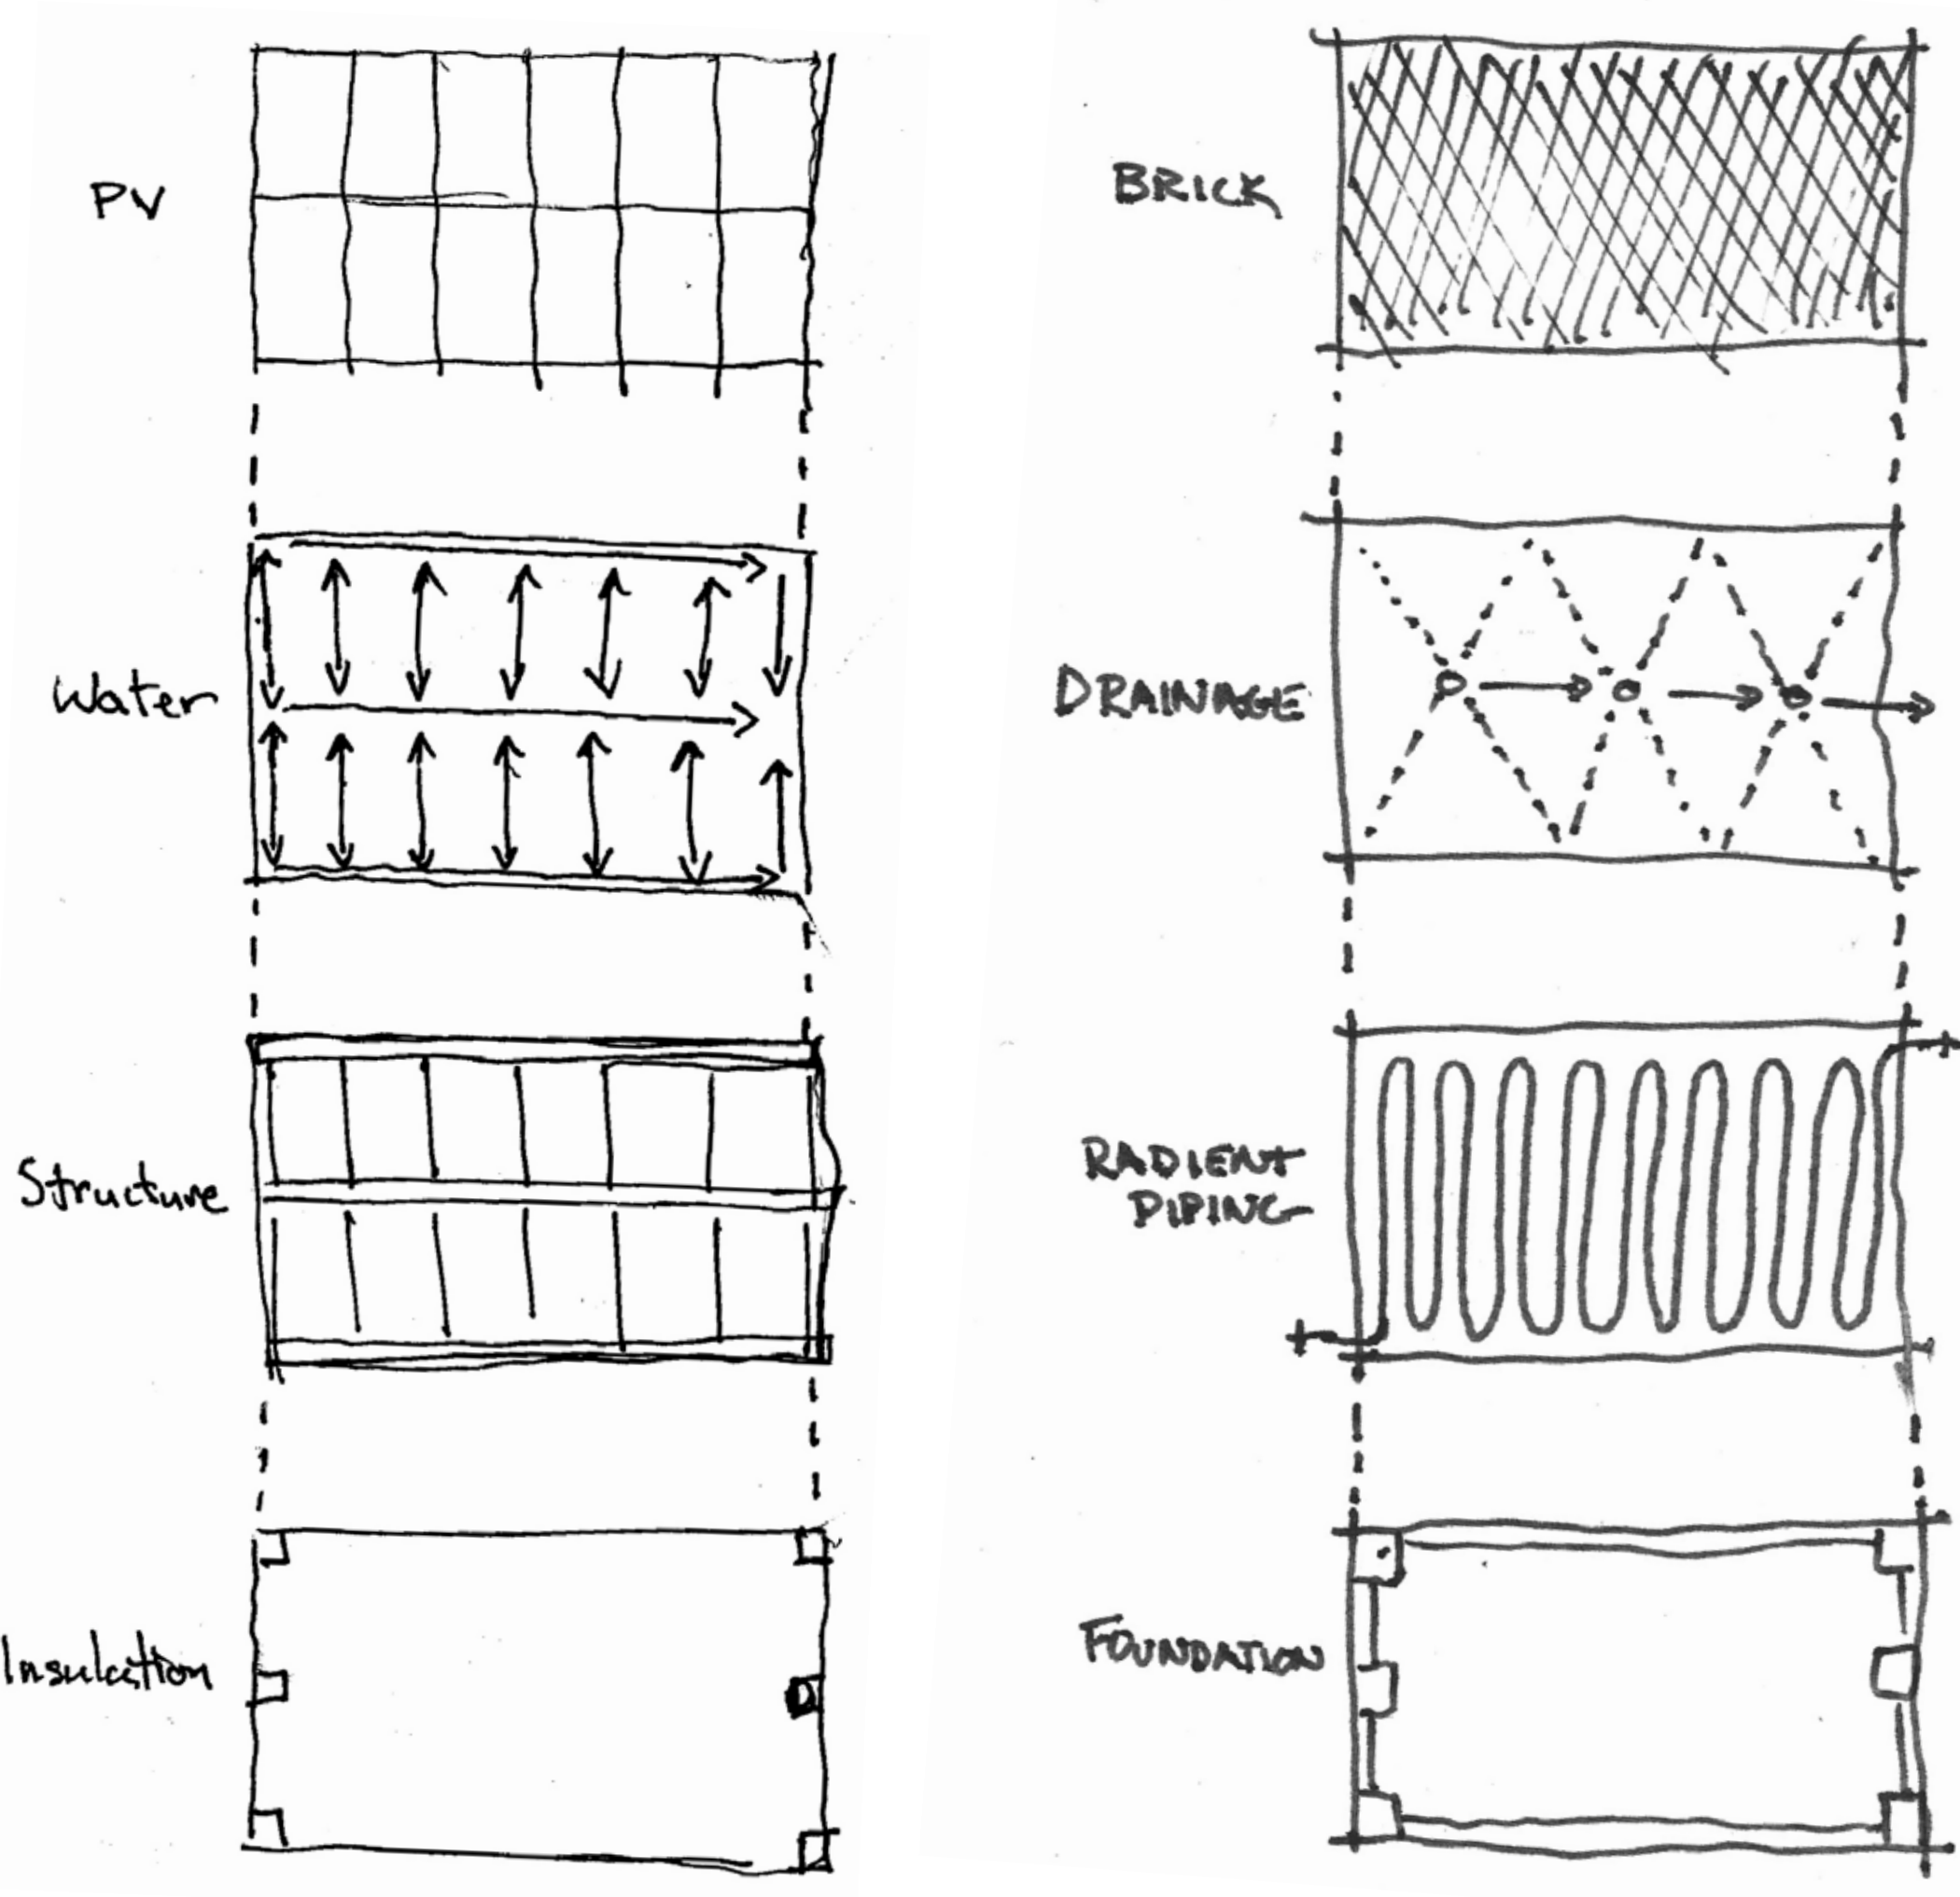

TESLA MOTORS | PREMIUM ELECTRIC VEHICLE SHOWROOM GEORGETOWN, DC

GENERAL SITE RESEARCH

EARLY CONCEPT SKETCHES

CLOSED FACADE (WINTER)

OPEN FACADE (SPRING, SUMMER, FALL)