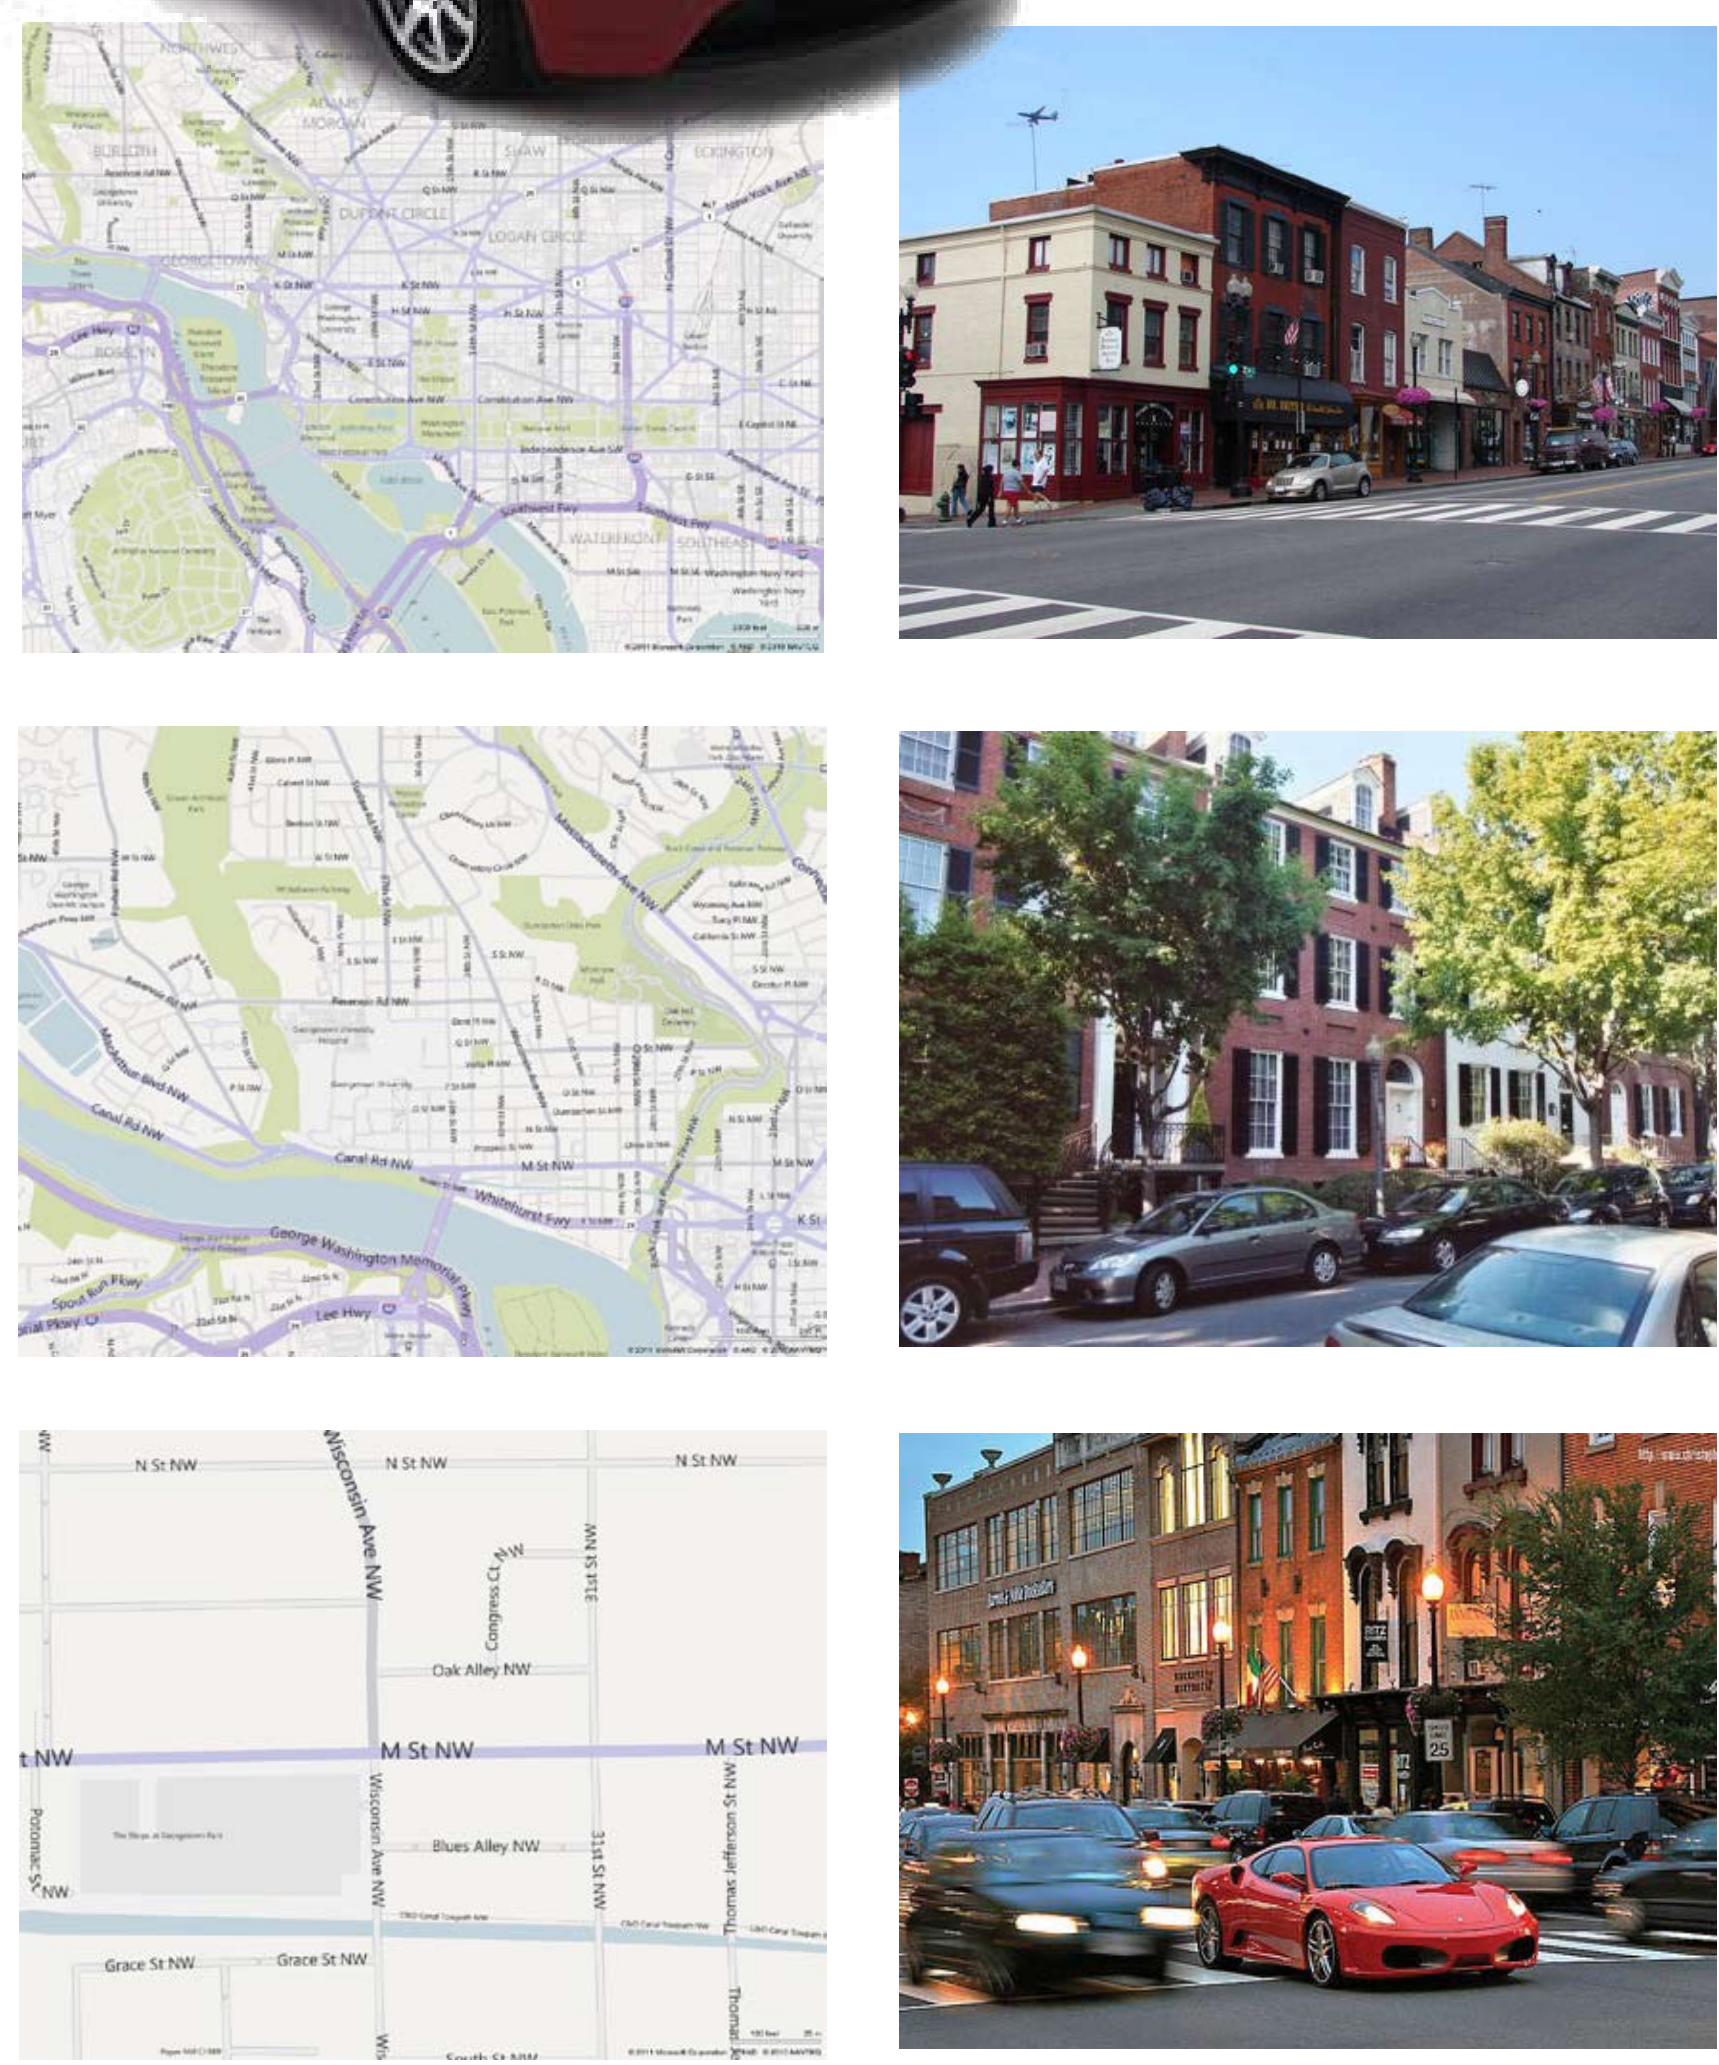

TESLA MOTORS | PREMIUM ELECTRIC VEHICLE SHOWROOM GEORGETOWN, DC

GENERAL SITE RESEARCH

EARLY CONCEPT SKETCHES

CLOSED FACADE (WINTER)

OPEN FACADE (SPRING, SUMMER, FALL)