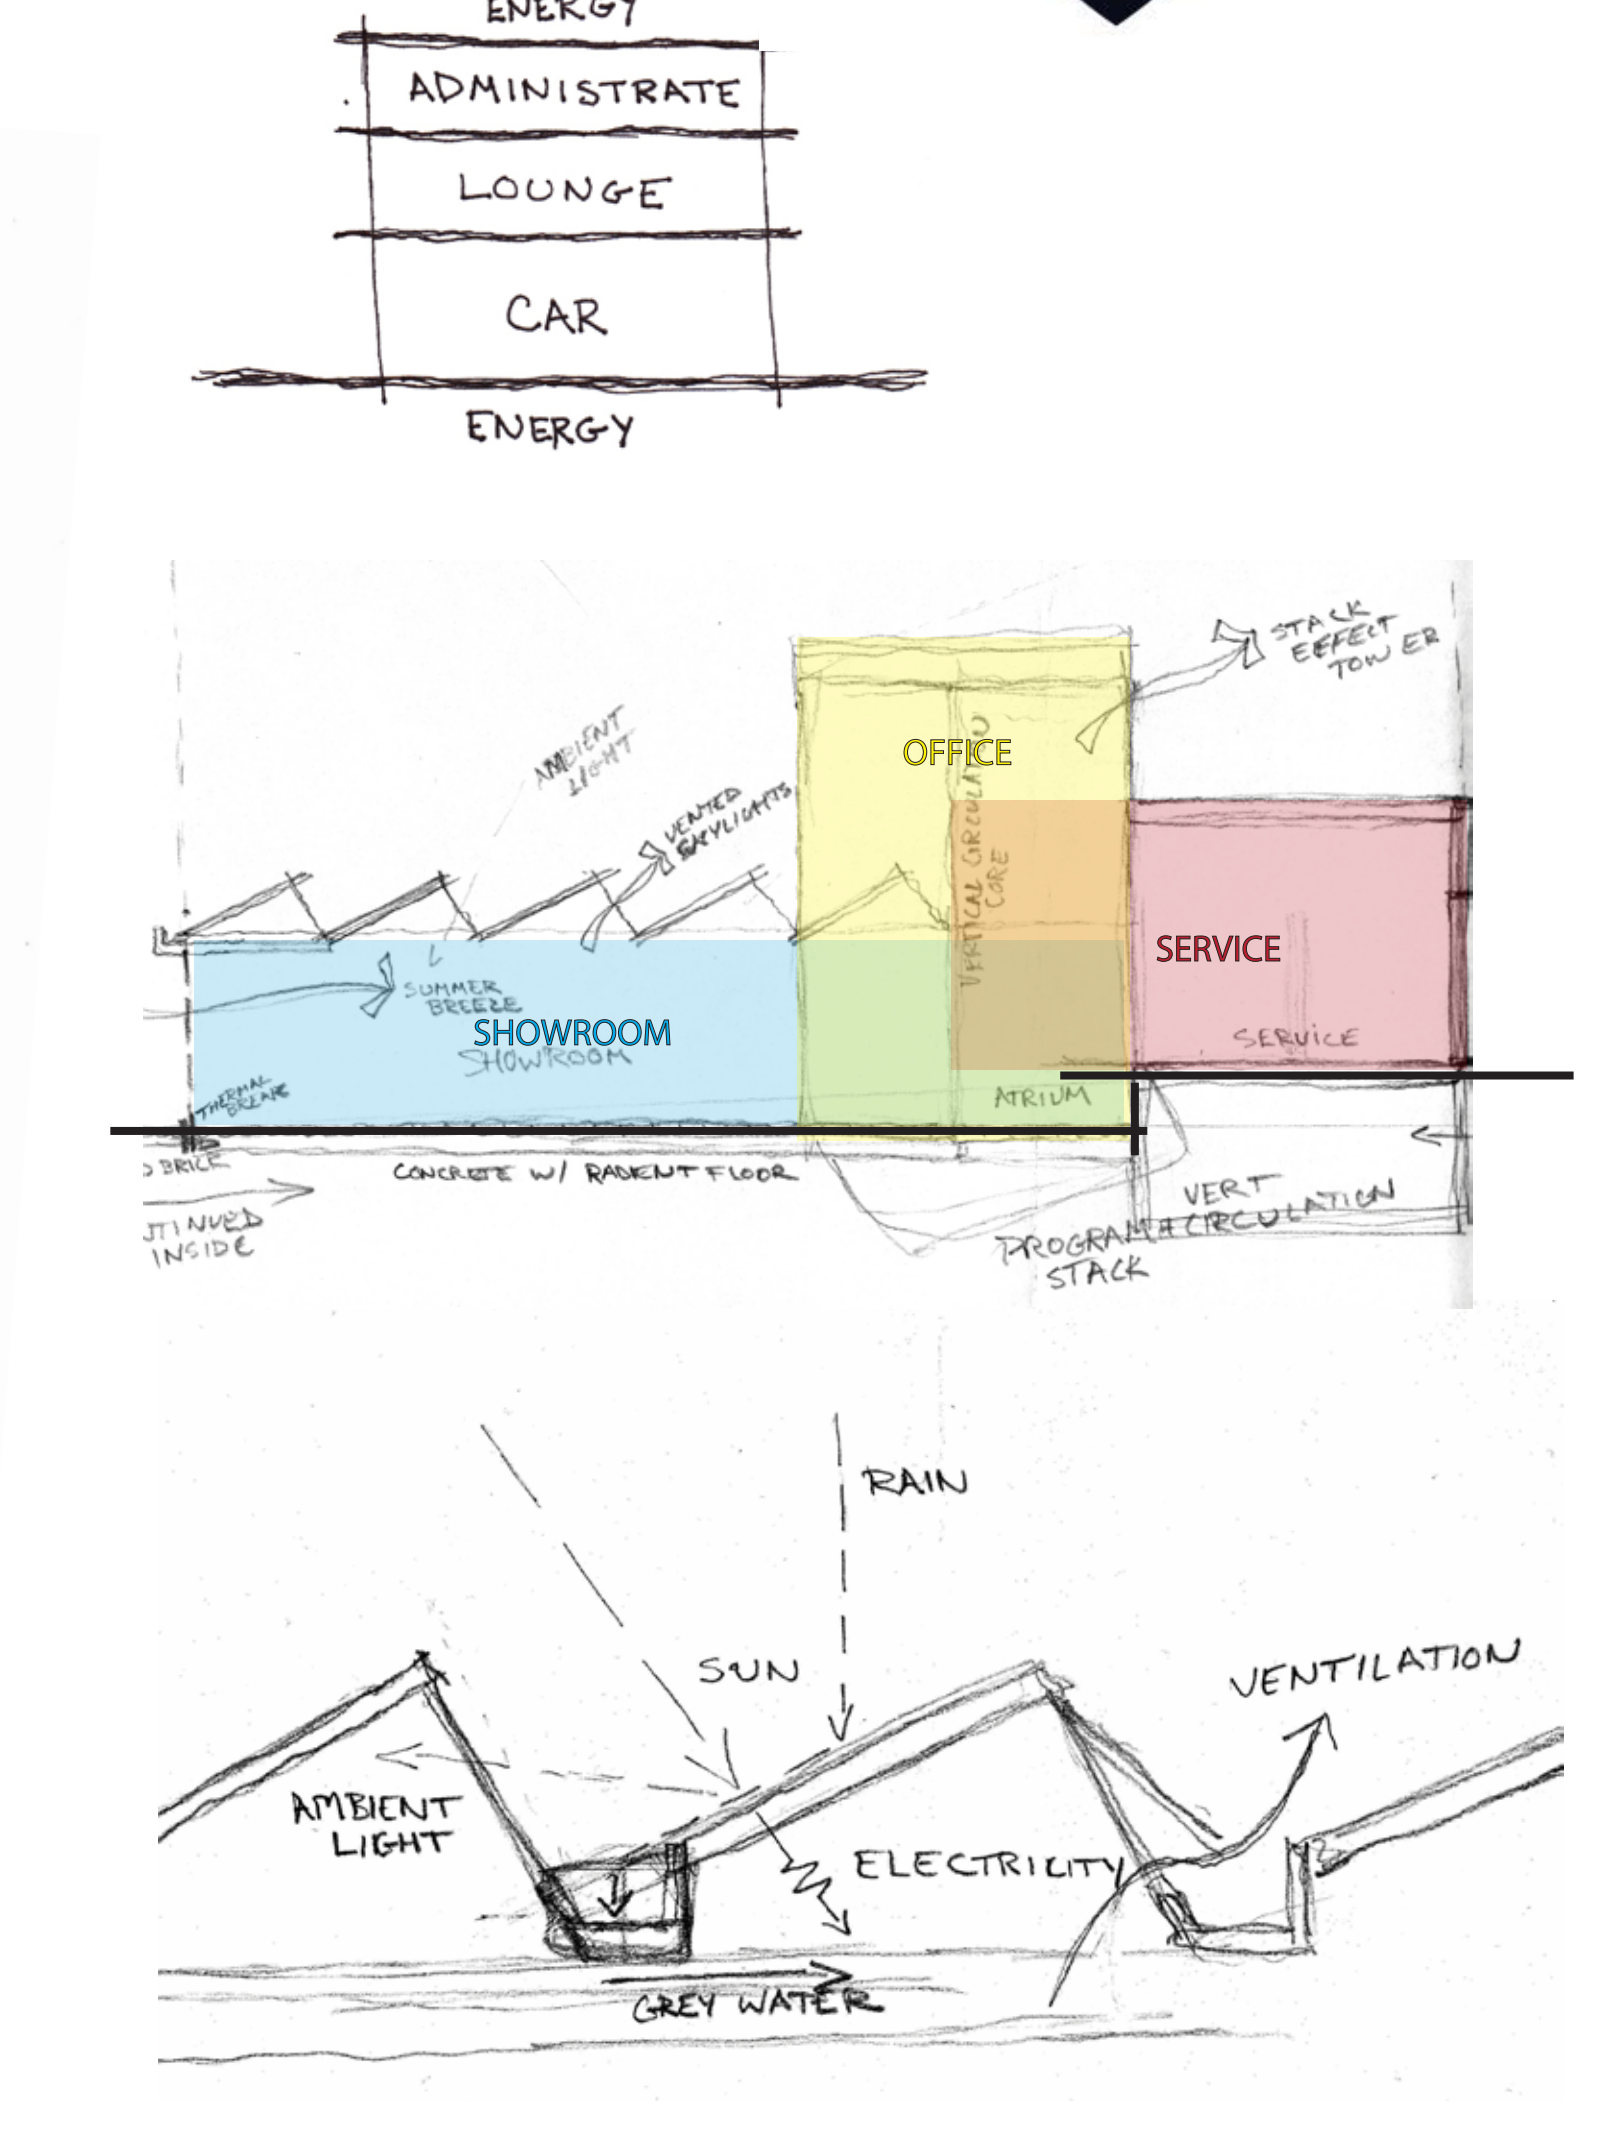

TESLA MOTORS | PREMIUM ELECTRIC VEHICLE SHOWROOM GEORGETOWN, DC

GENERAL SITE RESEARCH

EARLY CONCEPT SKETCHES

CLOSED FACADE (WINTER)

OPEN FACADE (SPRING, SUMMER, FALL)