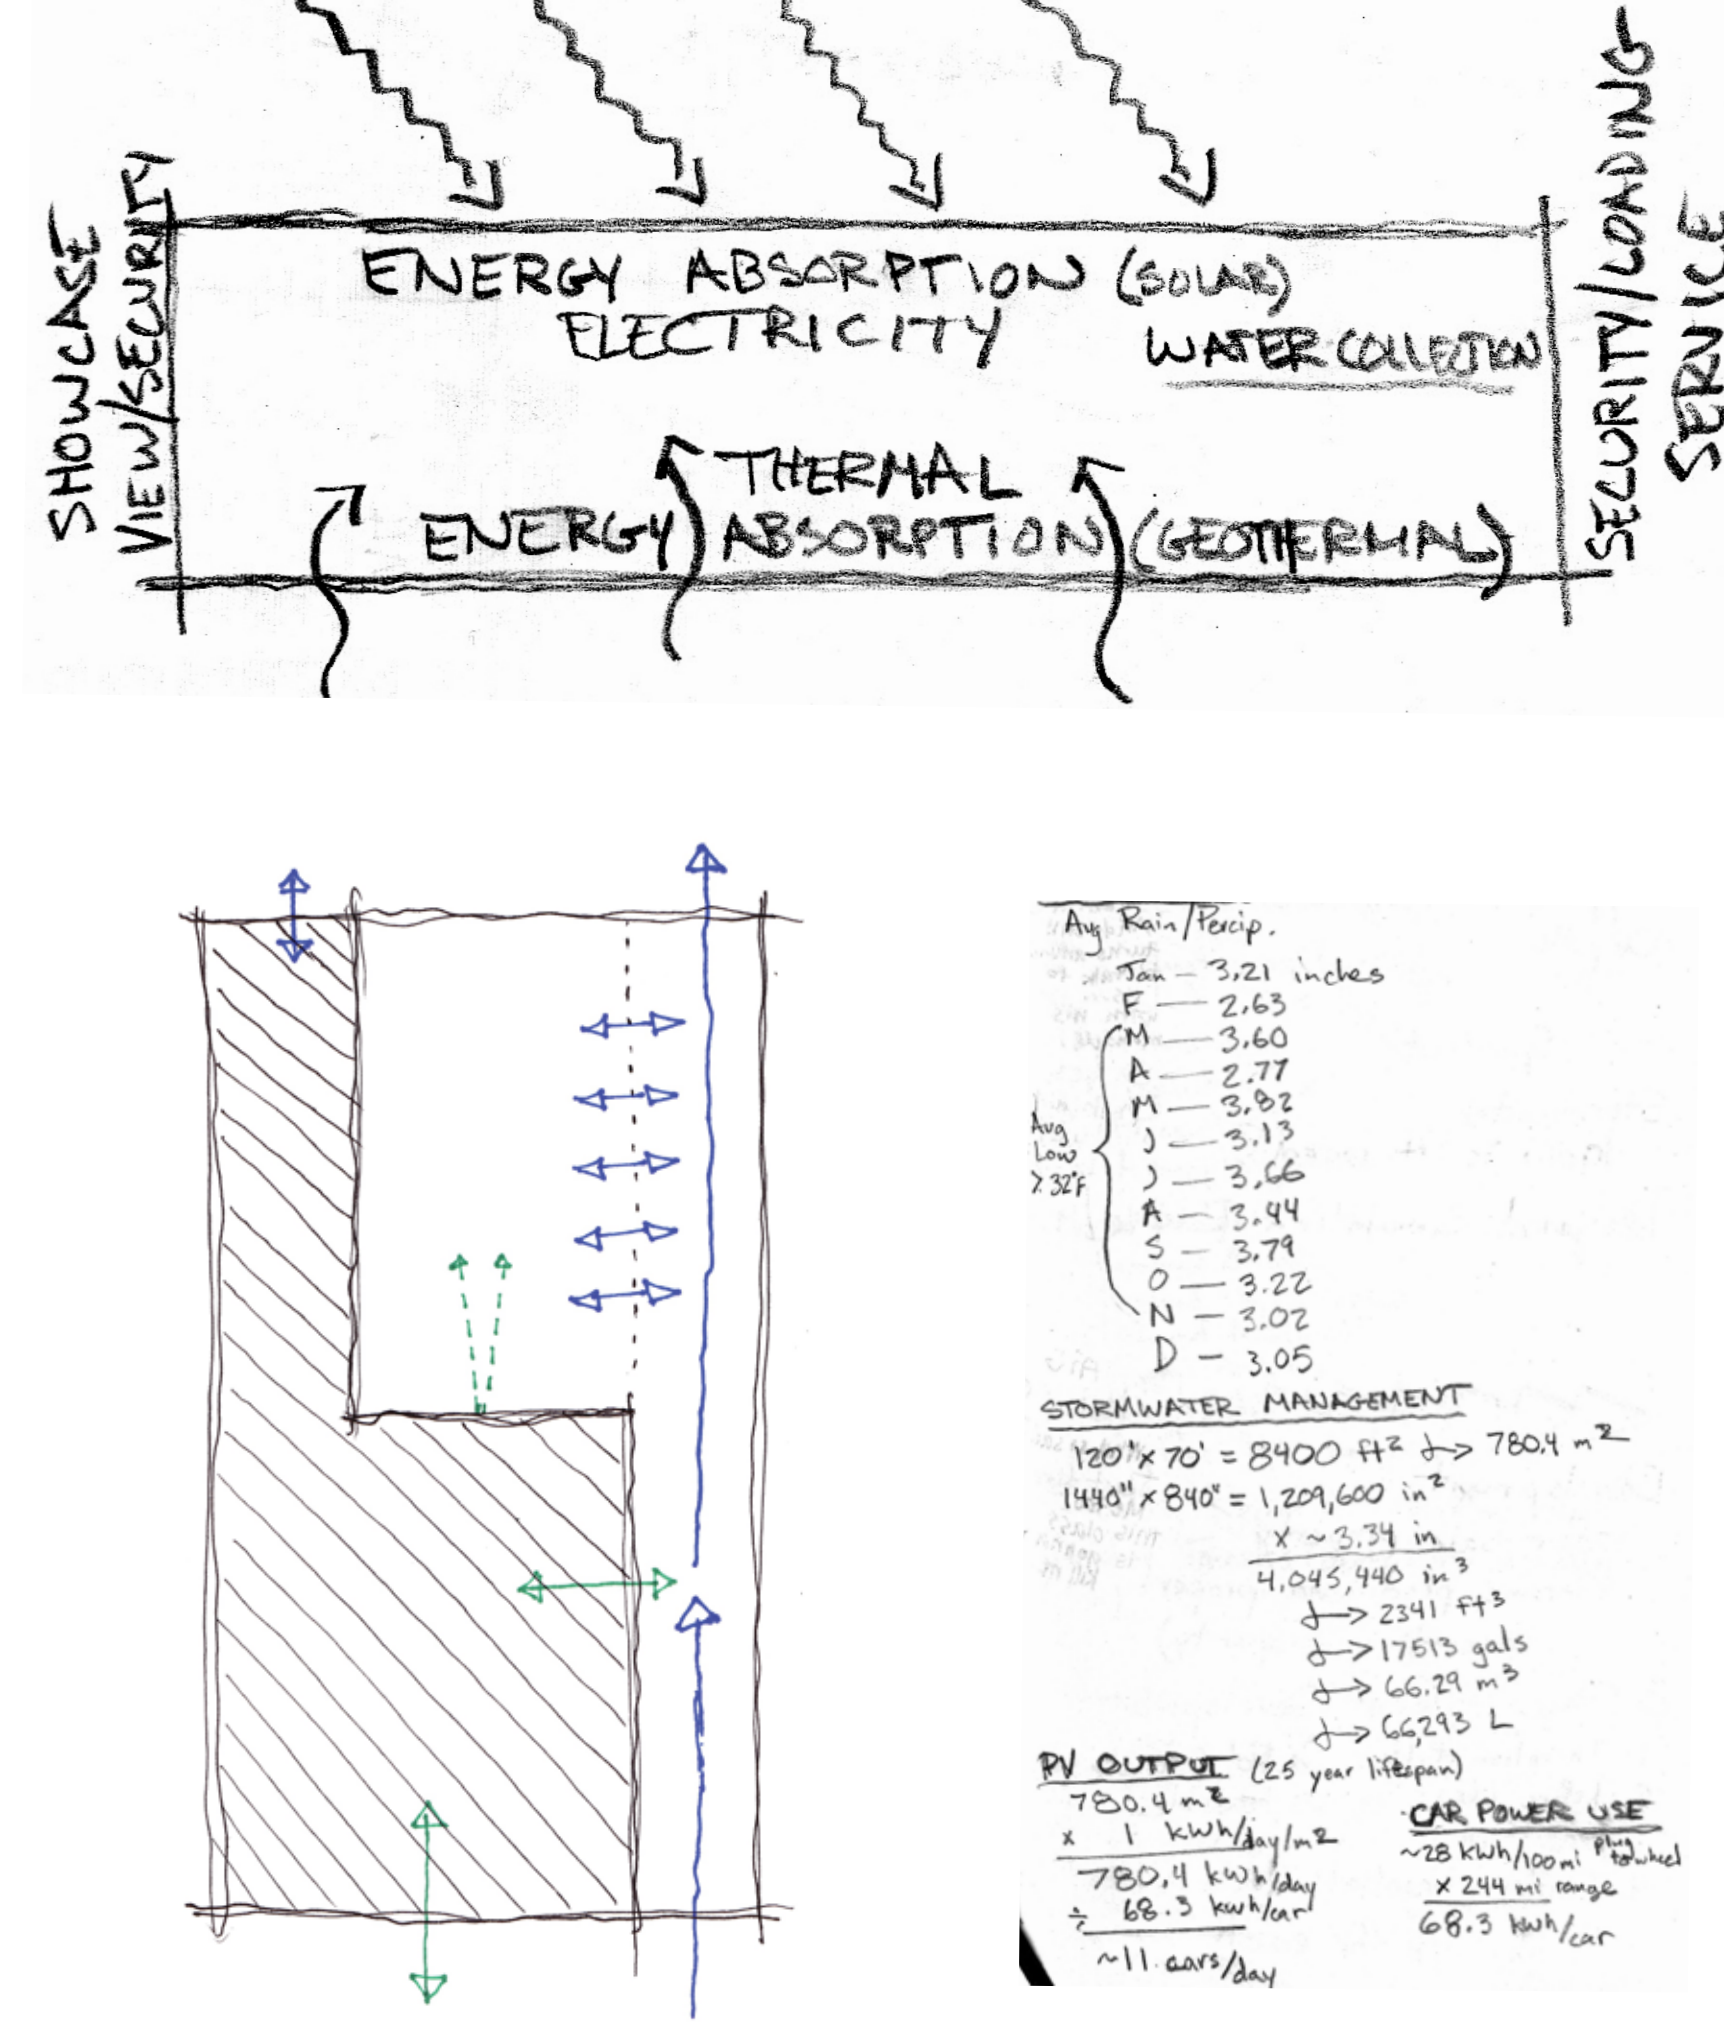

TESLA MOTORS | PREMIUM ELECTRIC VEHICLE SHOWROOM GEORGETOWN, DC

GENERAL SITE RESEARCH

EARLY CONCEPT SKETCHES

CLOSED FACADE (WINTER)

OPEN FACADE (SPRING, SUMMER, FALL)