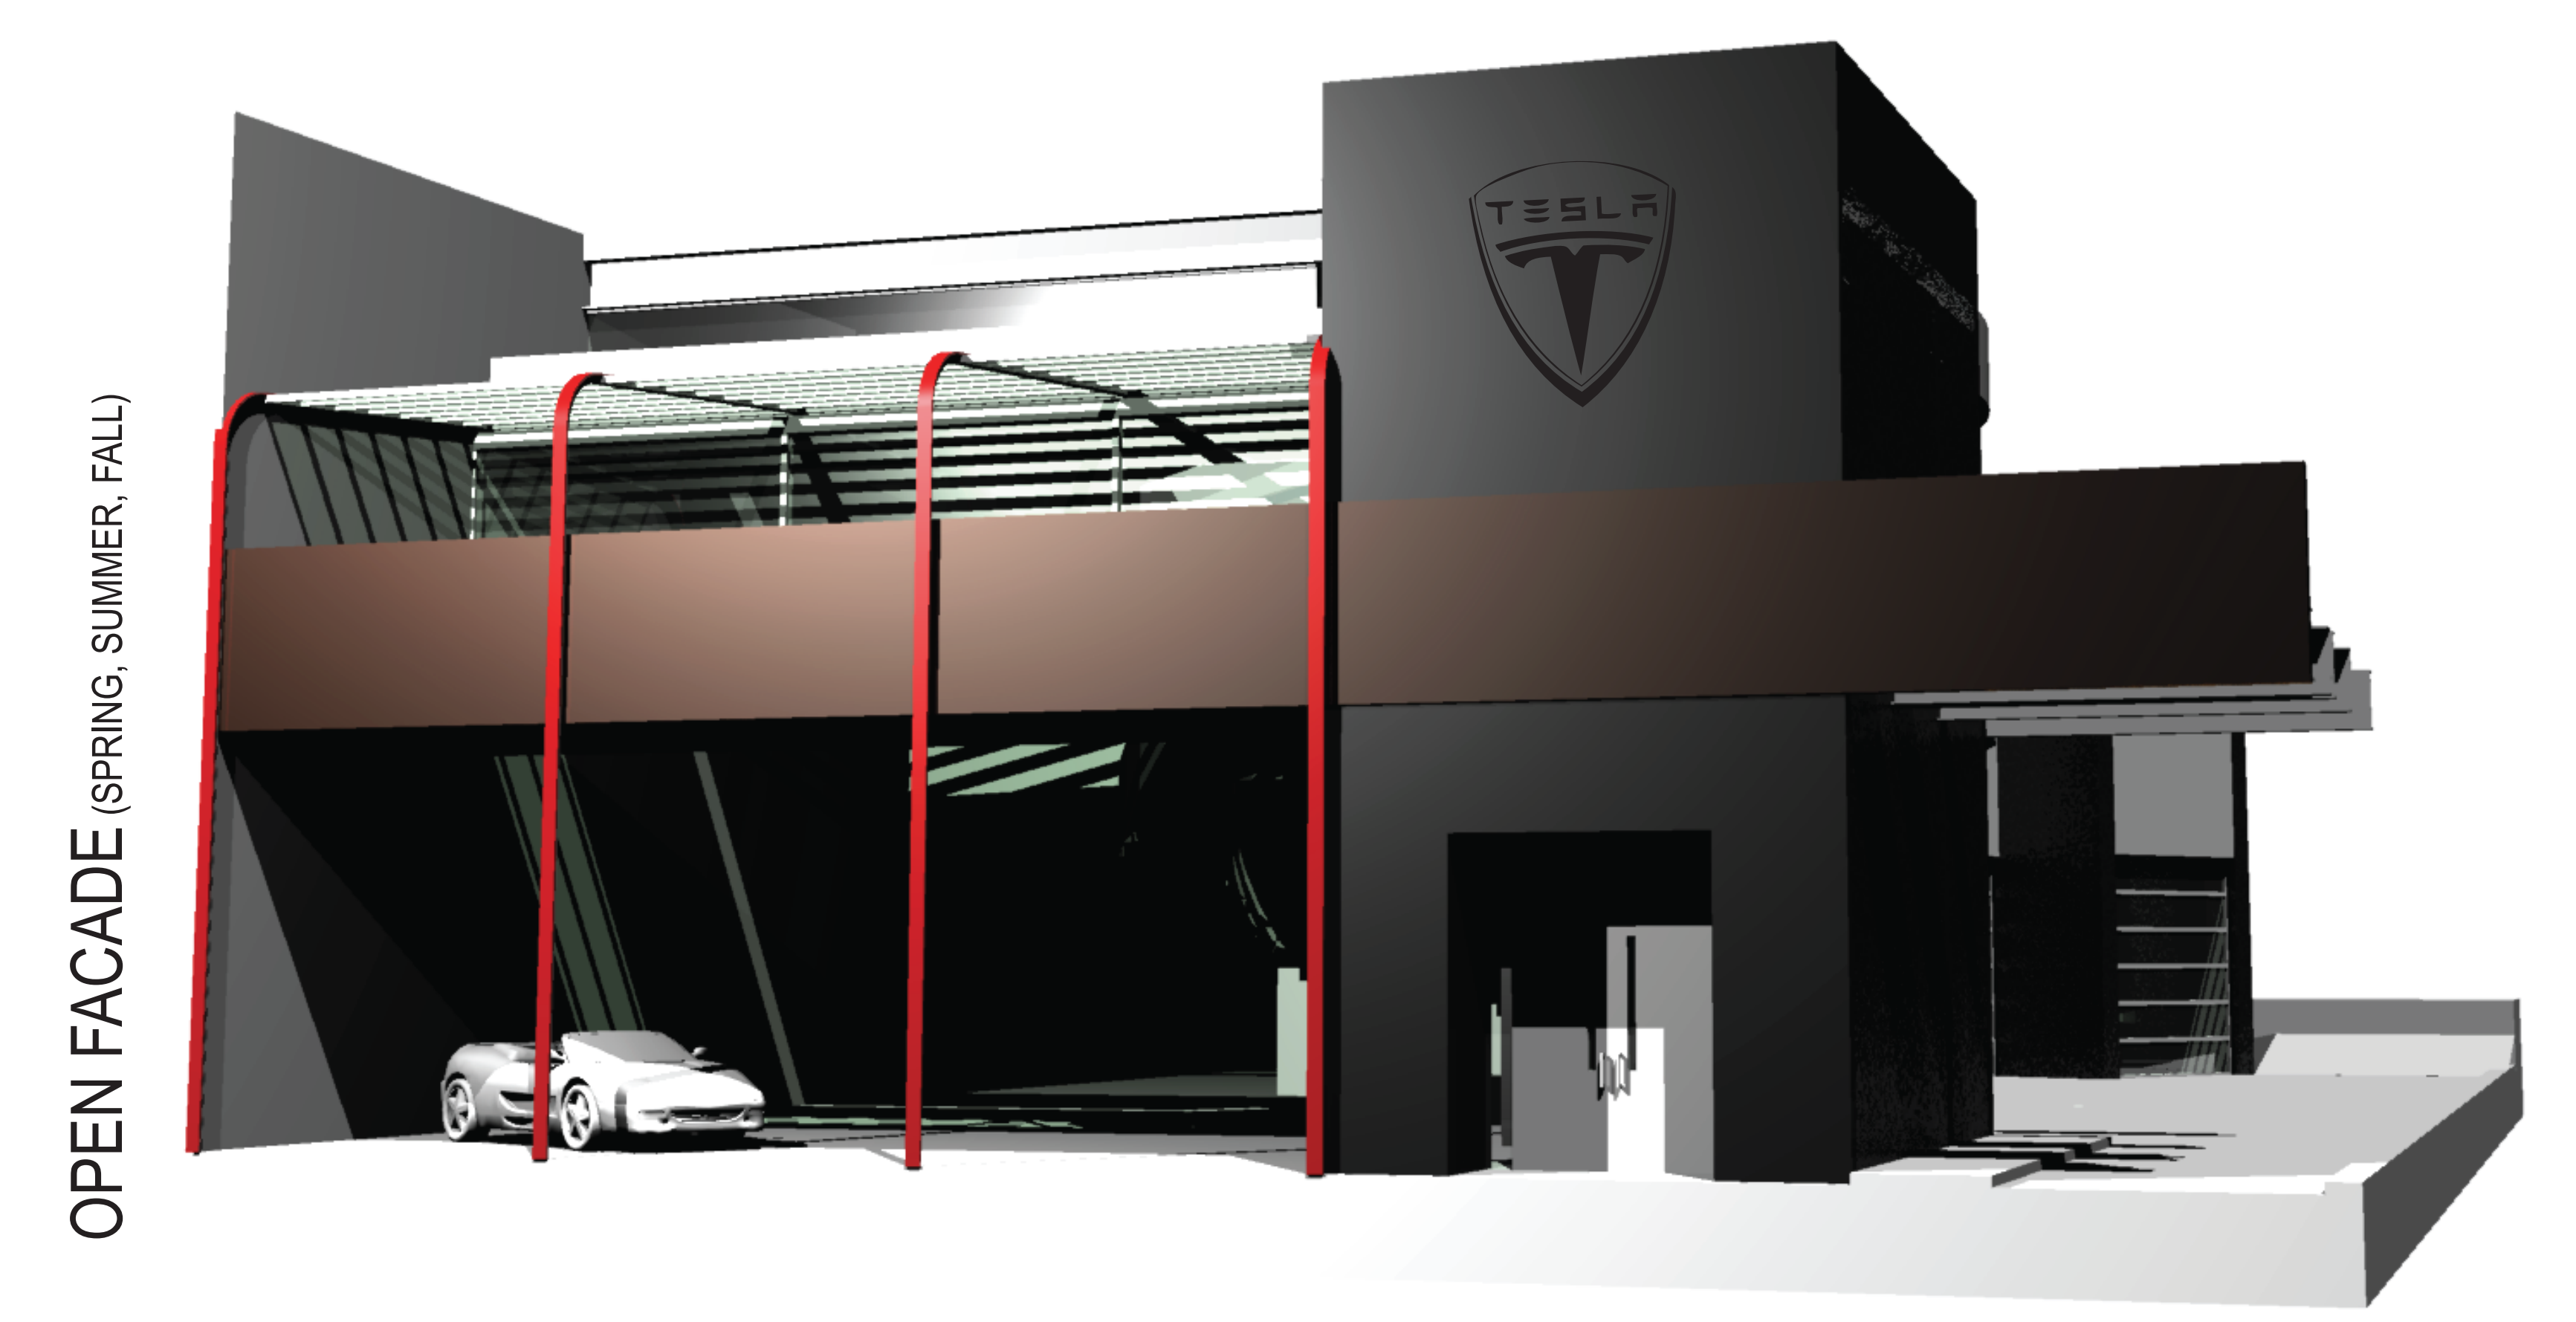

TESLA MOTORS | PREMIUM ELECTRIC VEHICLE SHOWROOM GEORGETOWN, DC

GENERAL SITE RESEARCH

EARLY CONCEPT SKETCHES

CLOSED FACADE (WINTER)

OPEN FACADE (SPRING, SUMMER, FALL)